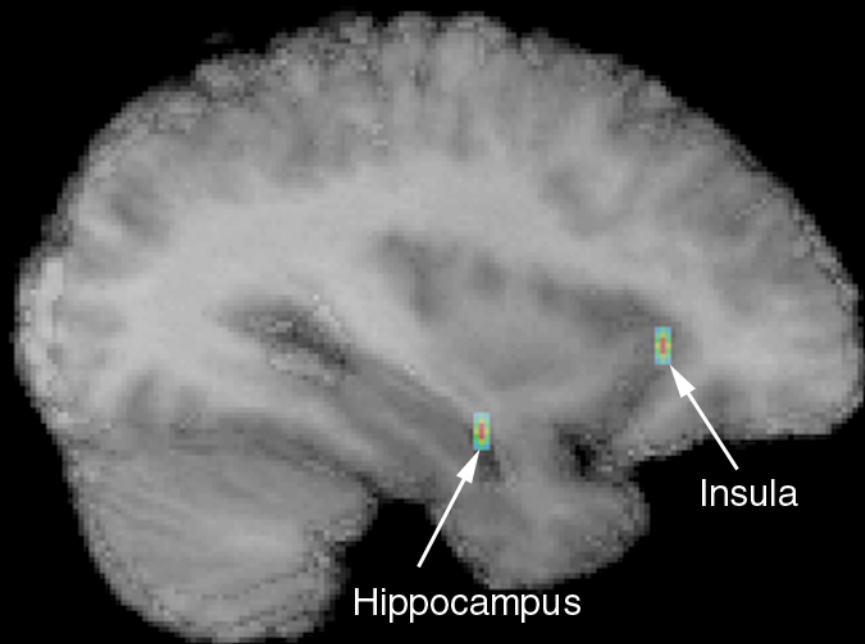

Greatly Improved Dealership > Stereotypical Dealership

Stereotypical Dealership > Slightly Improved Dealership
(Right Hemisphere Side View)

30 mm from midline

MGH PET

Conceptual Blending

Mustang (nature-made)

Auto (man-made)

Examples of Deep Metaphors

- Balance
- Connection
- Container
- Control
- Flight/Fight
- Force
- Journey
- Movement
- Paradox
- Transformation

Diverse Cultures Sharing Same Deep Metaphors