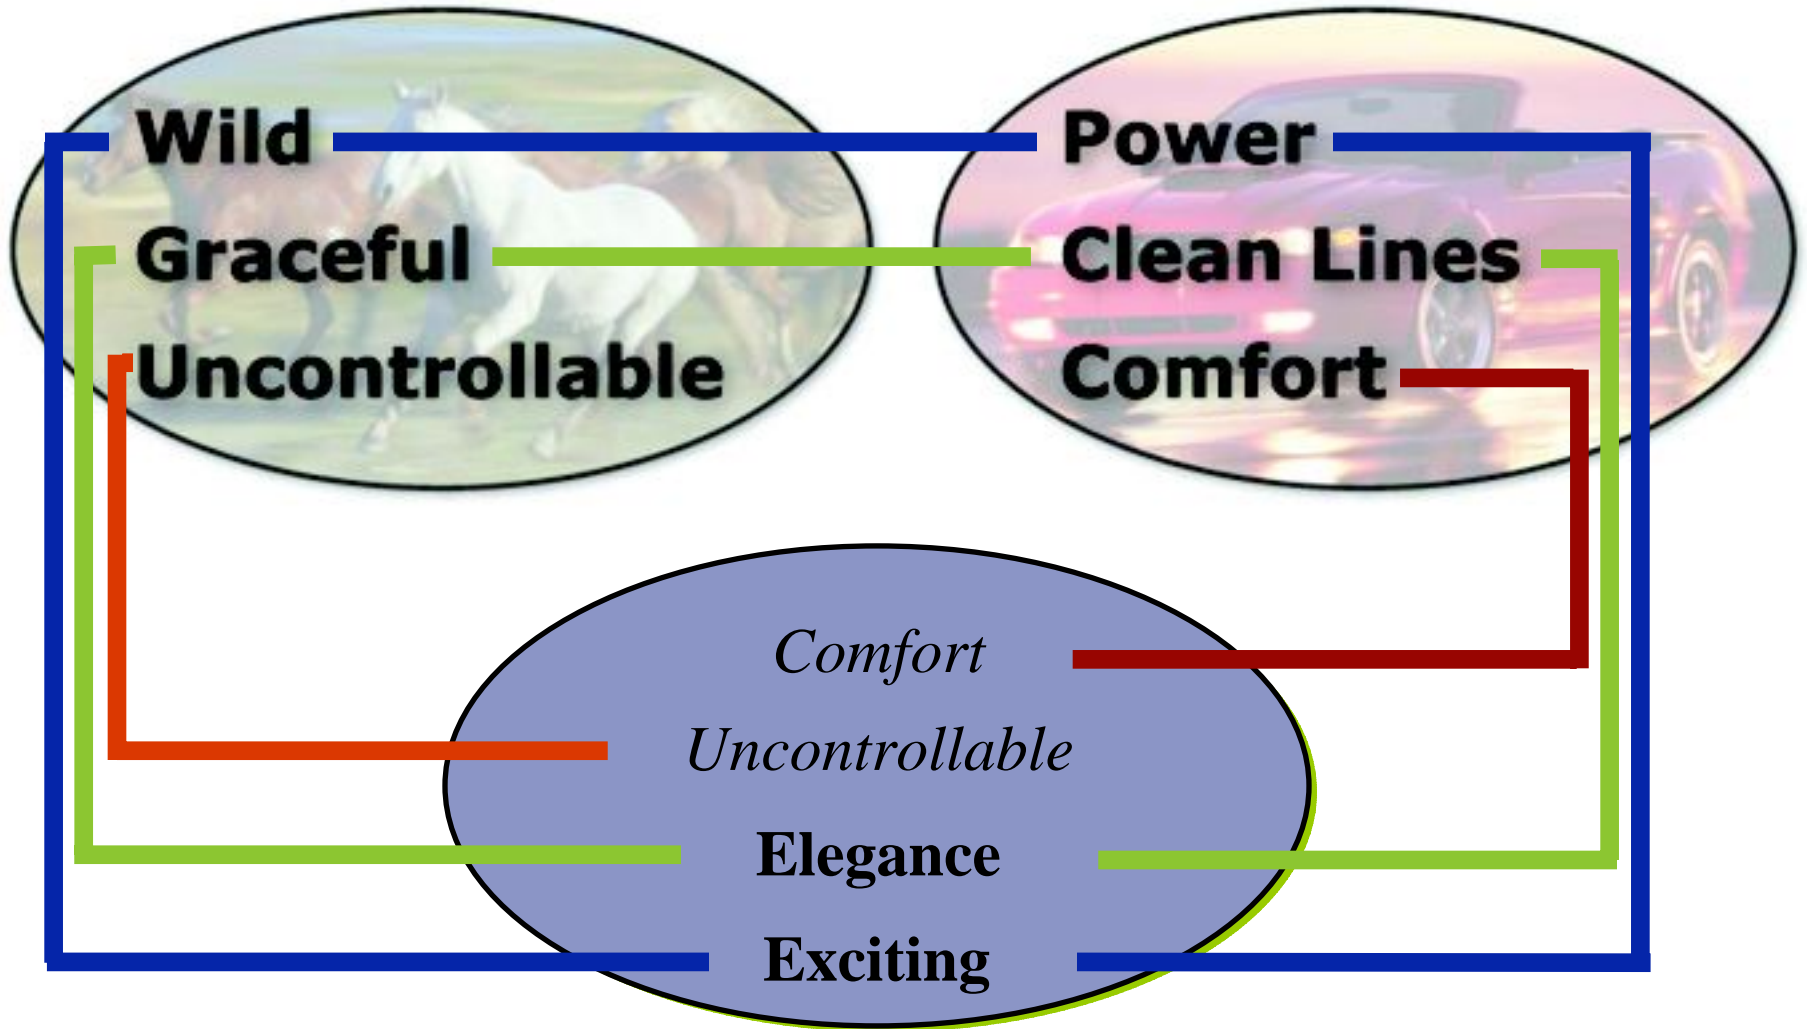

Greatly Improved Dealership > Stereotypical Dealership

Stereotypical Dealership > Slightly Improved Dealership
(Right Hemisphere Side View)

30 mm from midline

MGH PET

Conceptual Blending

Mustang (nature-made)

Auto (man-made)

Examples of Deep Metaphors

- Balance
- Connection
- Container
- Control
- Flight/Fight
- Force
- Journey
- Movement
- Paradox
- Transformation

Diverse Cultures Sharing Same Deep Metaphors