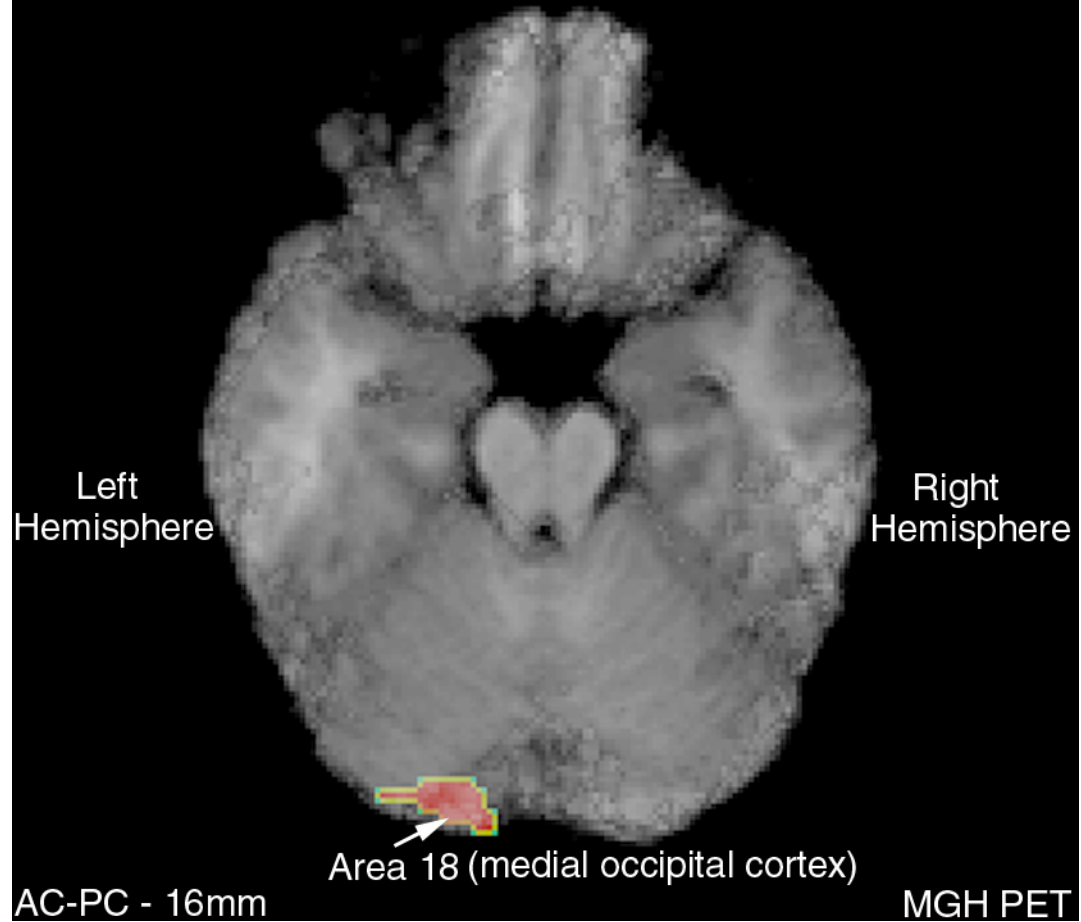

Greatly Improved Dealership > Stereotypical Dealership

Stereotypical Dealership > Slightly Improved Dealership
(Right Hemisphere Side View)

30 mm from midline

MGH PET

Conceptual Blending

Mustang (nature-made)

Auto (man-made)

Examples of Deep Metaphors

- Balance
- Connection
- Container
- Control
- Flight/Fight
- Force
- Journey
- Movement
- Paradox
- Transformation

Diverse Cultures Sharing Same Deep Metaphors