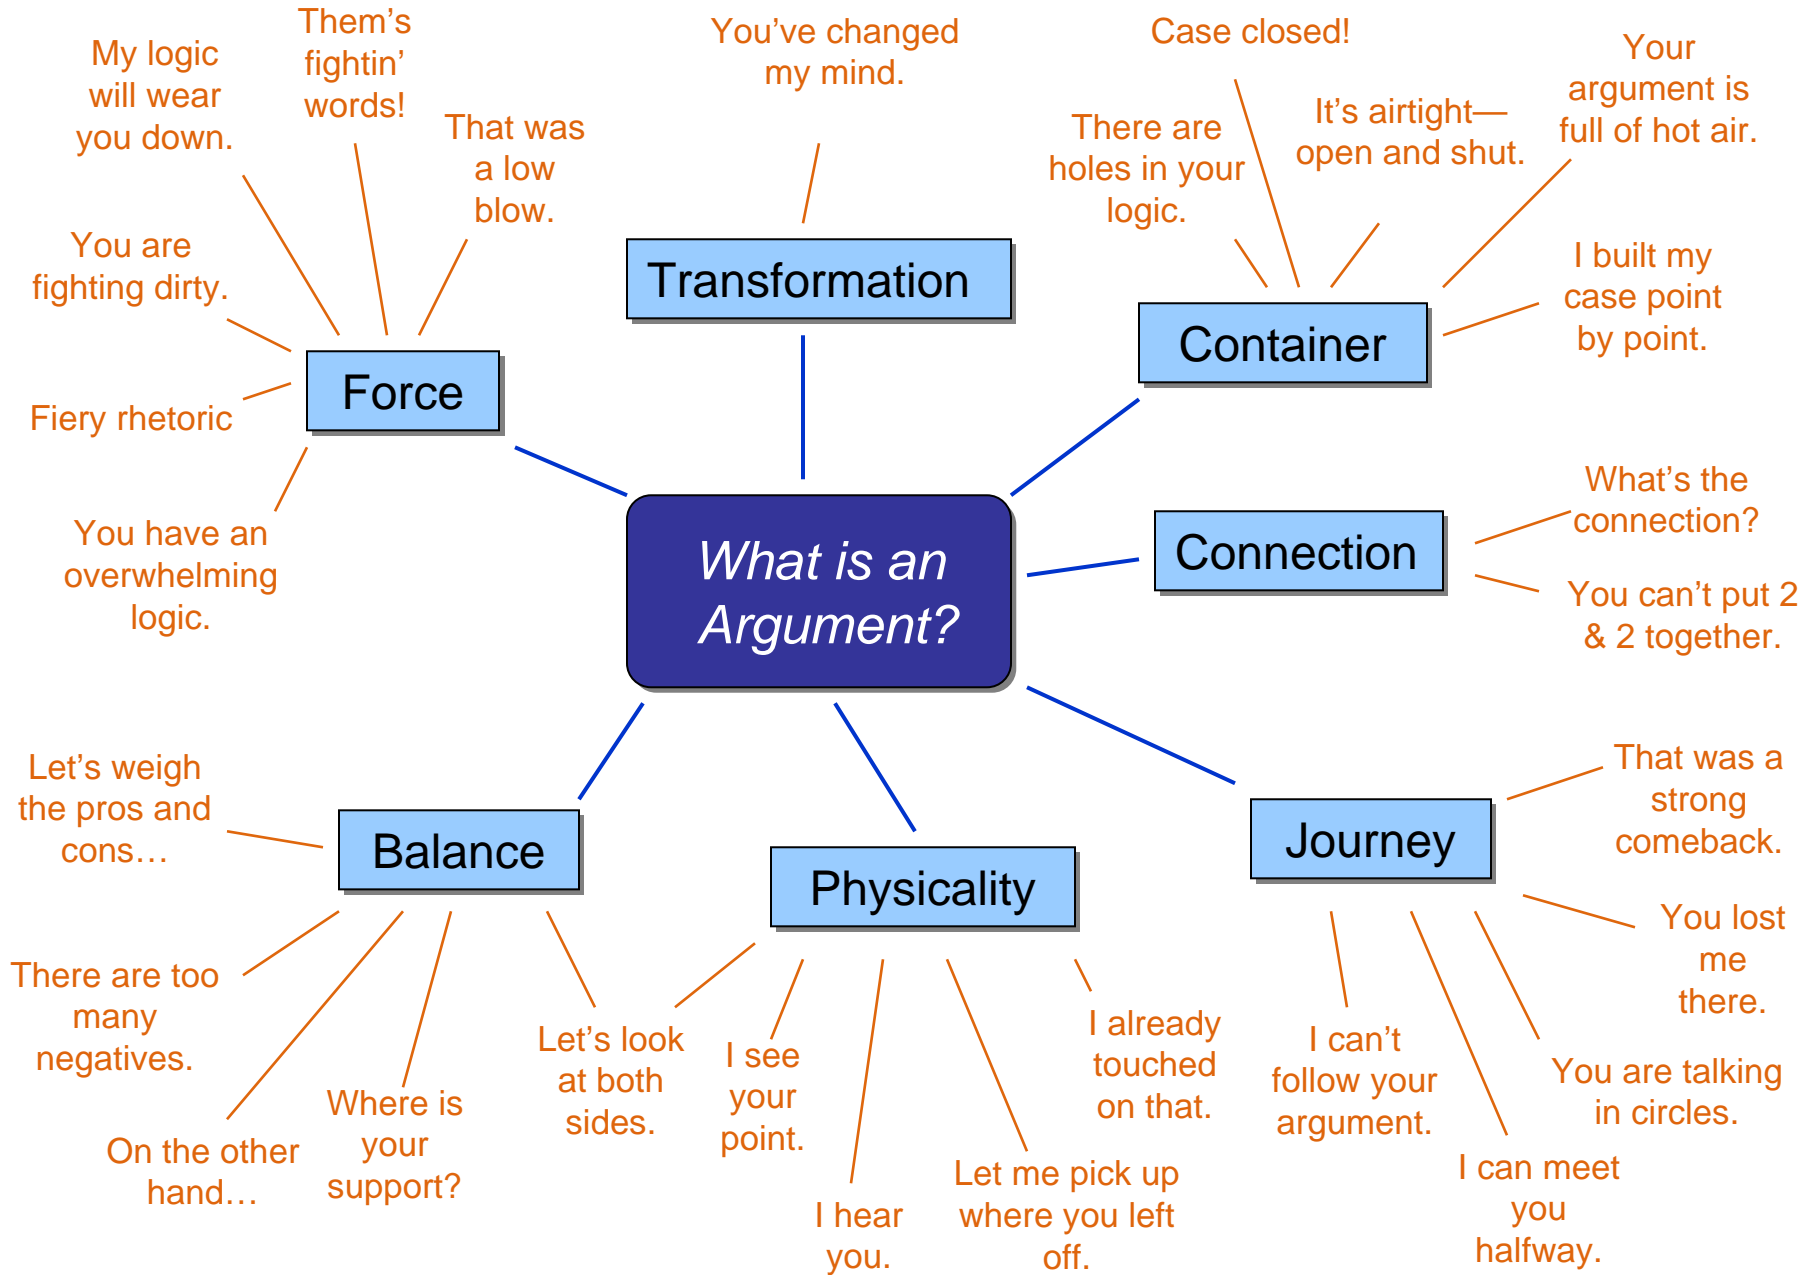

Greatly Improved Dealership > Stereotypical Dealership

Stereotypical Dealership > Slightly Improved Dealership
(Right Hemisphere Side View)

30 mm from midline

MGH PET

Conceptual Blending

Mustang (nature-made)

Auto (man-made)

Examples of Deep Metaphors

- Balance
- Connection
- Container
- Control
- Flight/Fight
- Force
- Journey
- Movement
- Paradox
- Transformation

Diverse Cultures Sharing Same Deep Metaphors