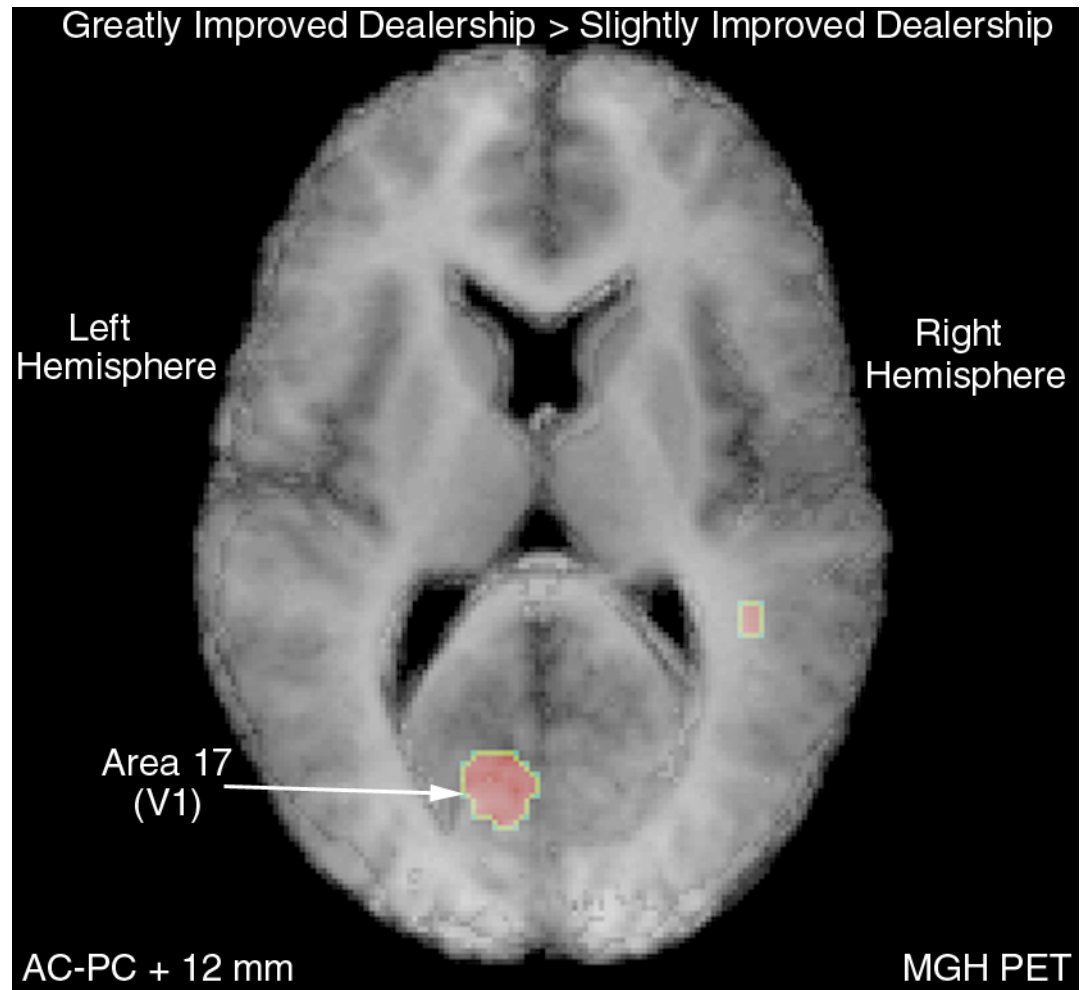

Greatly Improved Dealership > Stereotypical Dealership

Stereotypical Dealership > Slightly Improved Dealership
(Right Hemisphere Side View)

30 mm from midline

MGH PET

Conceptual Blending

Mustang (nature-made)

Auto (man-made)

Examples of Deep Metaphors

- Balance
- Connection
- Container
- Control
- Flight/Fight
- Force
- Journey
- Movement
- Paradox
- Transformation

Diverse Cultures Sharing Same Deep Metaphors